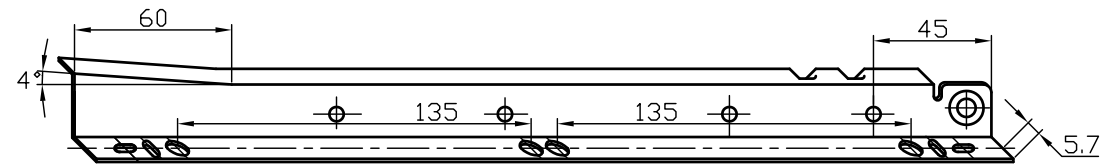

2060DL  
(24")

2055DL  
(22")

2050DL  
(20")

2045DL  
(18")

2040DL  
(16")

2035DL  
(14")

2030DL  
(12")

2025DL  
(10")

Material: 0.8mm Hot Roll Steel  
 1.0mm after powder coating  
 Wheel material: Rom

Finish: WH (5000)	PART NAME: 2030~2060DL (12"-24")
----------------------	-------------------------------------