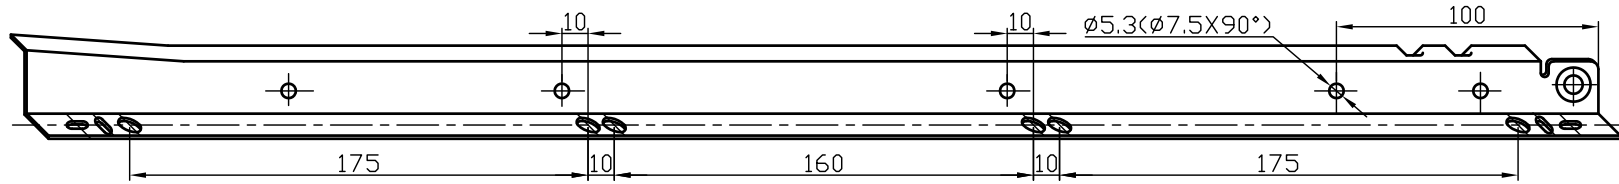

2060DL  
(24")

2055DL  
(22")

2050DL  
(20")

2045DL  
(18")

2040DL  
(16")

2035DL  
(14")

2030DL  
(12")

2025DL  
(10")

Material: 0.8mm Hot Roll Steel  
 1.0mm after powder coating  
 Wheel material: Rom

Finish: WH (5000)	PART NAME: 2030~2060DL (12"-24")
----------------------	-------------------------------------