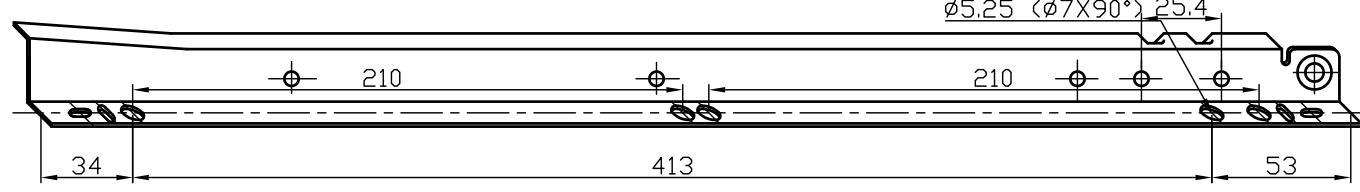

2060DL  
(24")

2055DL  
(22")

2050DL  
(20")

2045DL  
(18")

2040DL  
(16")

2035DL  
(14")

2030DL  
(12")

2025DL  
(10")

Material: 0.8mm Hot Roll Steel  
 1.0mm after powder coating  
 Wheel material: Rom

Finish: WH (5000)	PART NAME: 2030~2060DL (12"-24")
----------------------	-------------------------------------