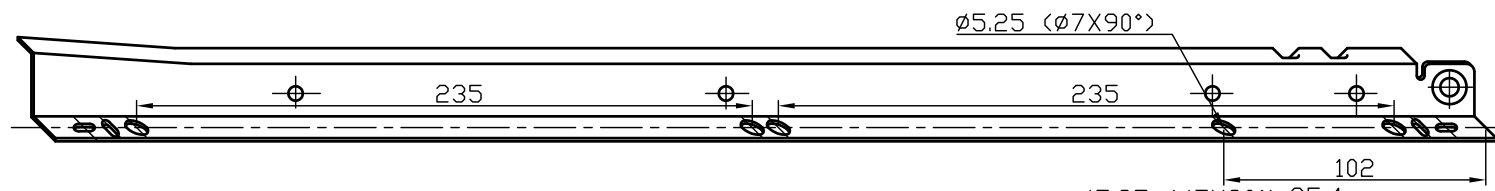

2060DL  
(24")

2055DL  
(22")

2050DL  
(20")

2045DL  
(18")

2040DL  
(16")

2035DL  
(14")

2030DL  
(12")

2025DL  
(10")

Material: 0.8mm Hot Roll Steel  
 1.0mm after powder coating  
 Wheel material: Rom

Finish: WH (5000)	PART NAME: 2030~2060DL (12"-24")
----------------------	-------------------------------------