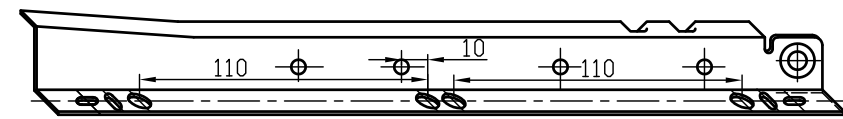

2060DL  
(24")

2055DL  
(22")

2050DL  
(20")

2045DL  
(18")

2040DL  
(16")

2035DL  
(14")

2030DL  
(12")

2025DL  
(10")

Material: 0.8mm Hot Roll Steel  
 1.0mm after powder coating  
 Wheel material: Rom

Finish: WH (5000)	PART NAME: 2030~2060DL (12"-24")
----------------------	-------------------------------------