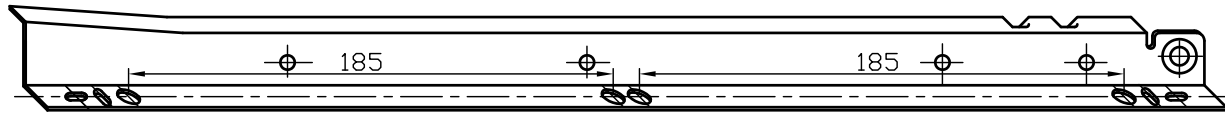

2060DL  
(24")

2055DL  
(22")

2050DL  
(20")

2045DL  
(18")

2040DL  
(16")

2035DL  
(14")

2030DL  
(12")

2025DL  
(10")

Material: 0.8mm Hot Roll Steel  
 1.0mm after powder coating  
 Wheel material: Rom

Finish: WH (5000)	PART NAME: 2030~2060DL (12"-24")
----------------------	-------------------------------------