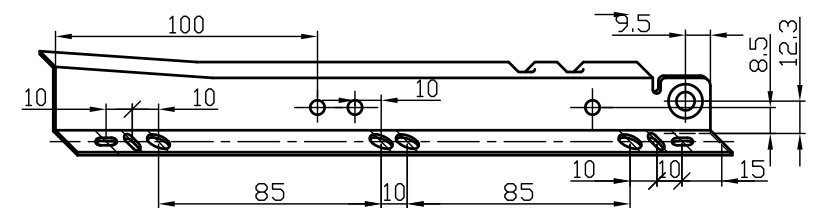

2060DL  
(24")

2055DL  
(22")

2050DL  
(20")

2045DL  
(18")

2040DL  
(16")

2035DL  
(14")

2030DL  
(12")

2025DL  
(10")

Material: 0.8mm Hot Roll Steel  
 1.0mm after powder coating  
 Wheel material: Rom

Finish: WH (5000)	PART NAME: 2030~2060DL (12"-24")
----------------------	-------------------------------------