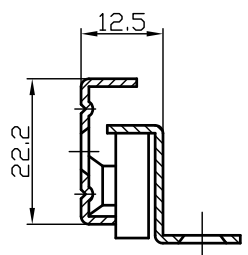

2060DL  
(24")

2055DL  
(22")

2050DL  
(20")

2045DL  
(18")

2040DL  
(16")

2035DL  
(14")

2030DL  
(12")

2025DL  
(10")

Material: 0.8mm Hot Roll Steel  
 1.0mm after powder coating  
 Wheel material: Rom

Finish: WH (5000)	PART NAME: 2030~2060DL (12"-24")
----------------------	-------------------------------------