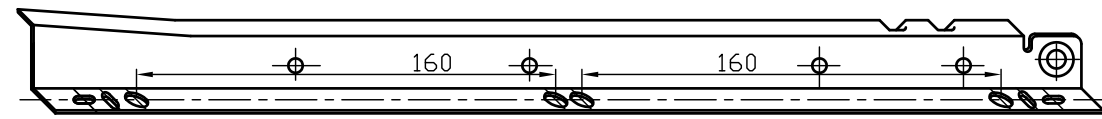

2060DL  
(24")

2055DL  
(22")

2050DL  
(20")

2045DL  
(18")

2040DL  
(16")

2035DL  
(14")

2030DL  
(12")

2025DL  
(10")

Material: 0.8mm Hot Roll Steel  
 1.0mm after powder coating  
 Wheel material: Rom

Finish: WH (5000)	PART NAME: 2030~2060DL (12"-24")
----------------------	-------------------------------------